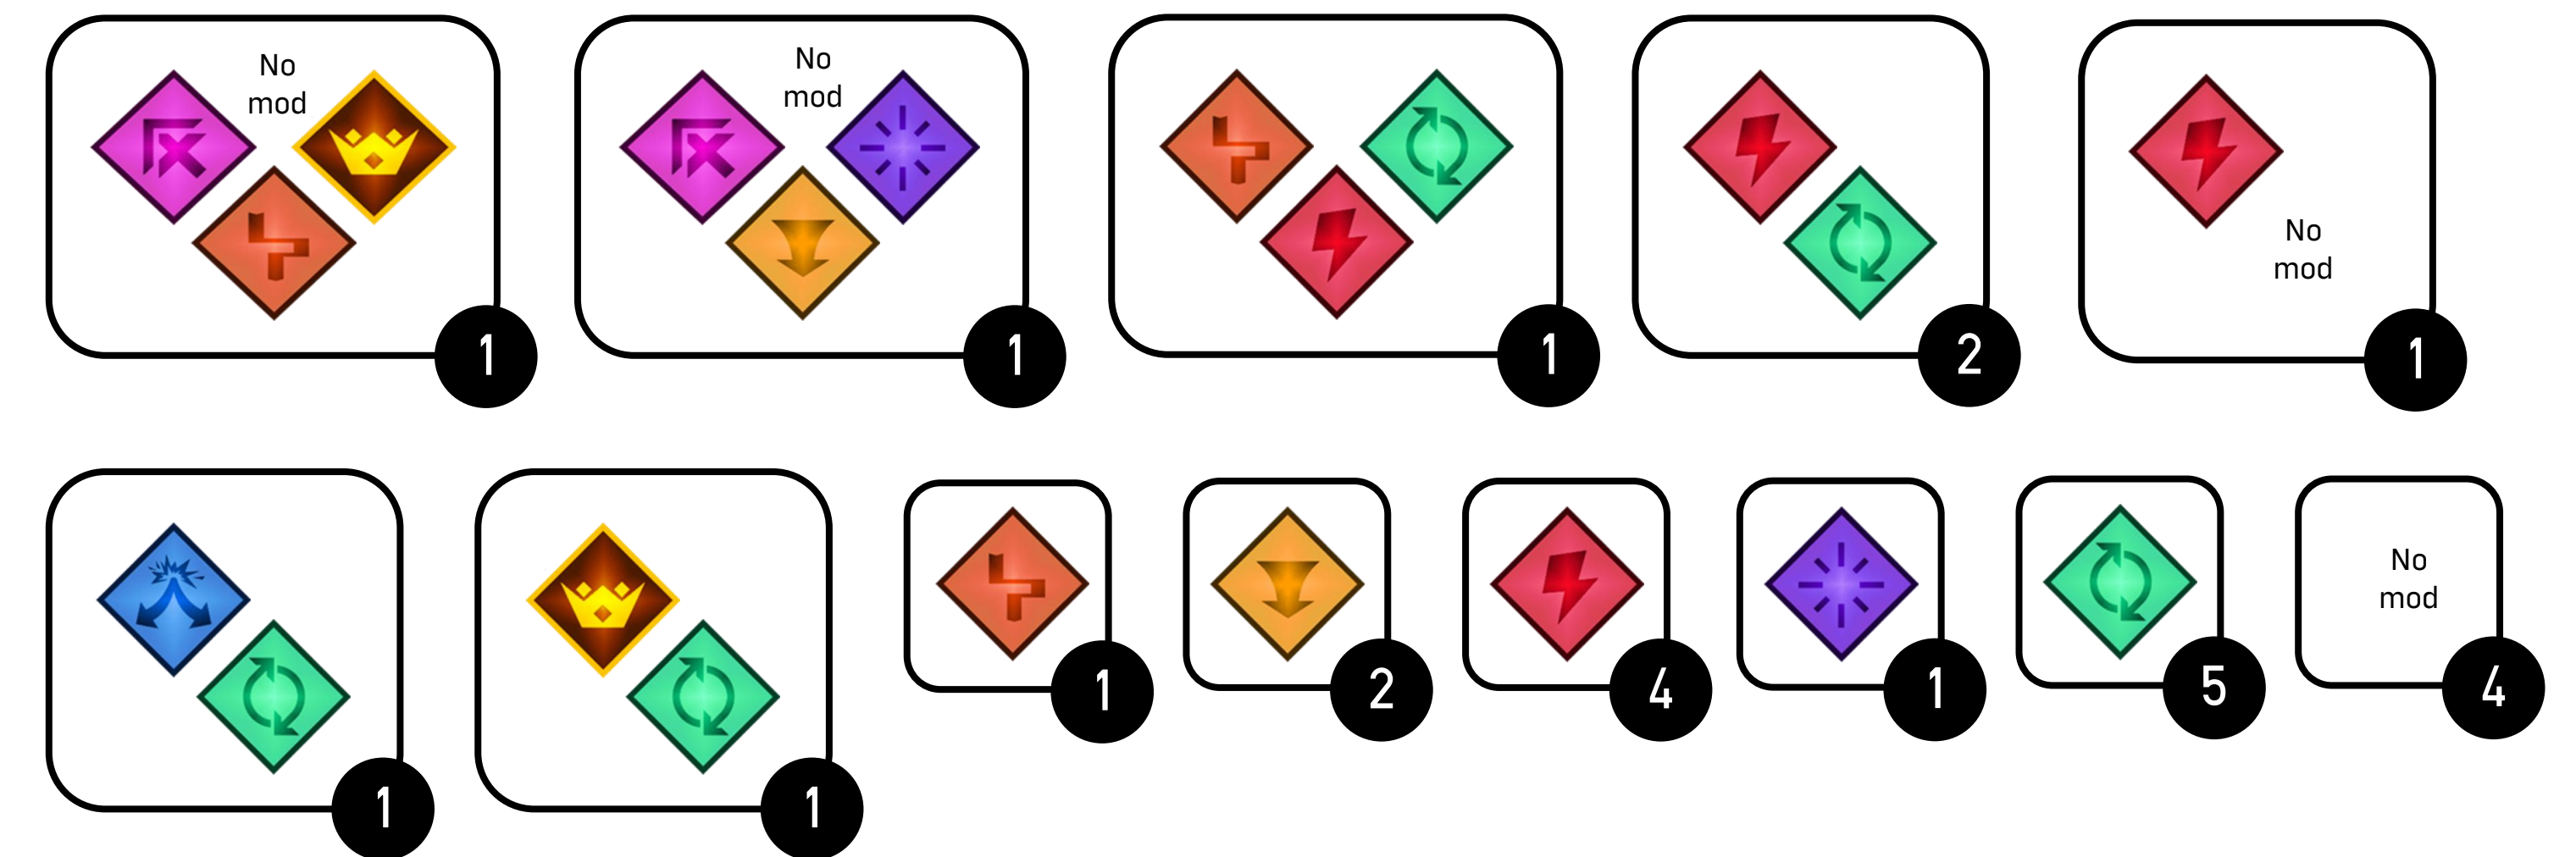

Preferred Mods (or Mod Combos)