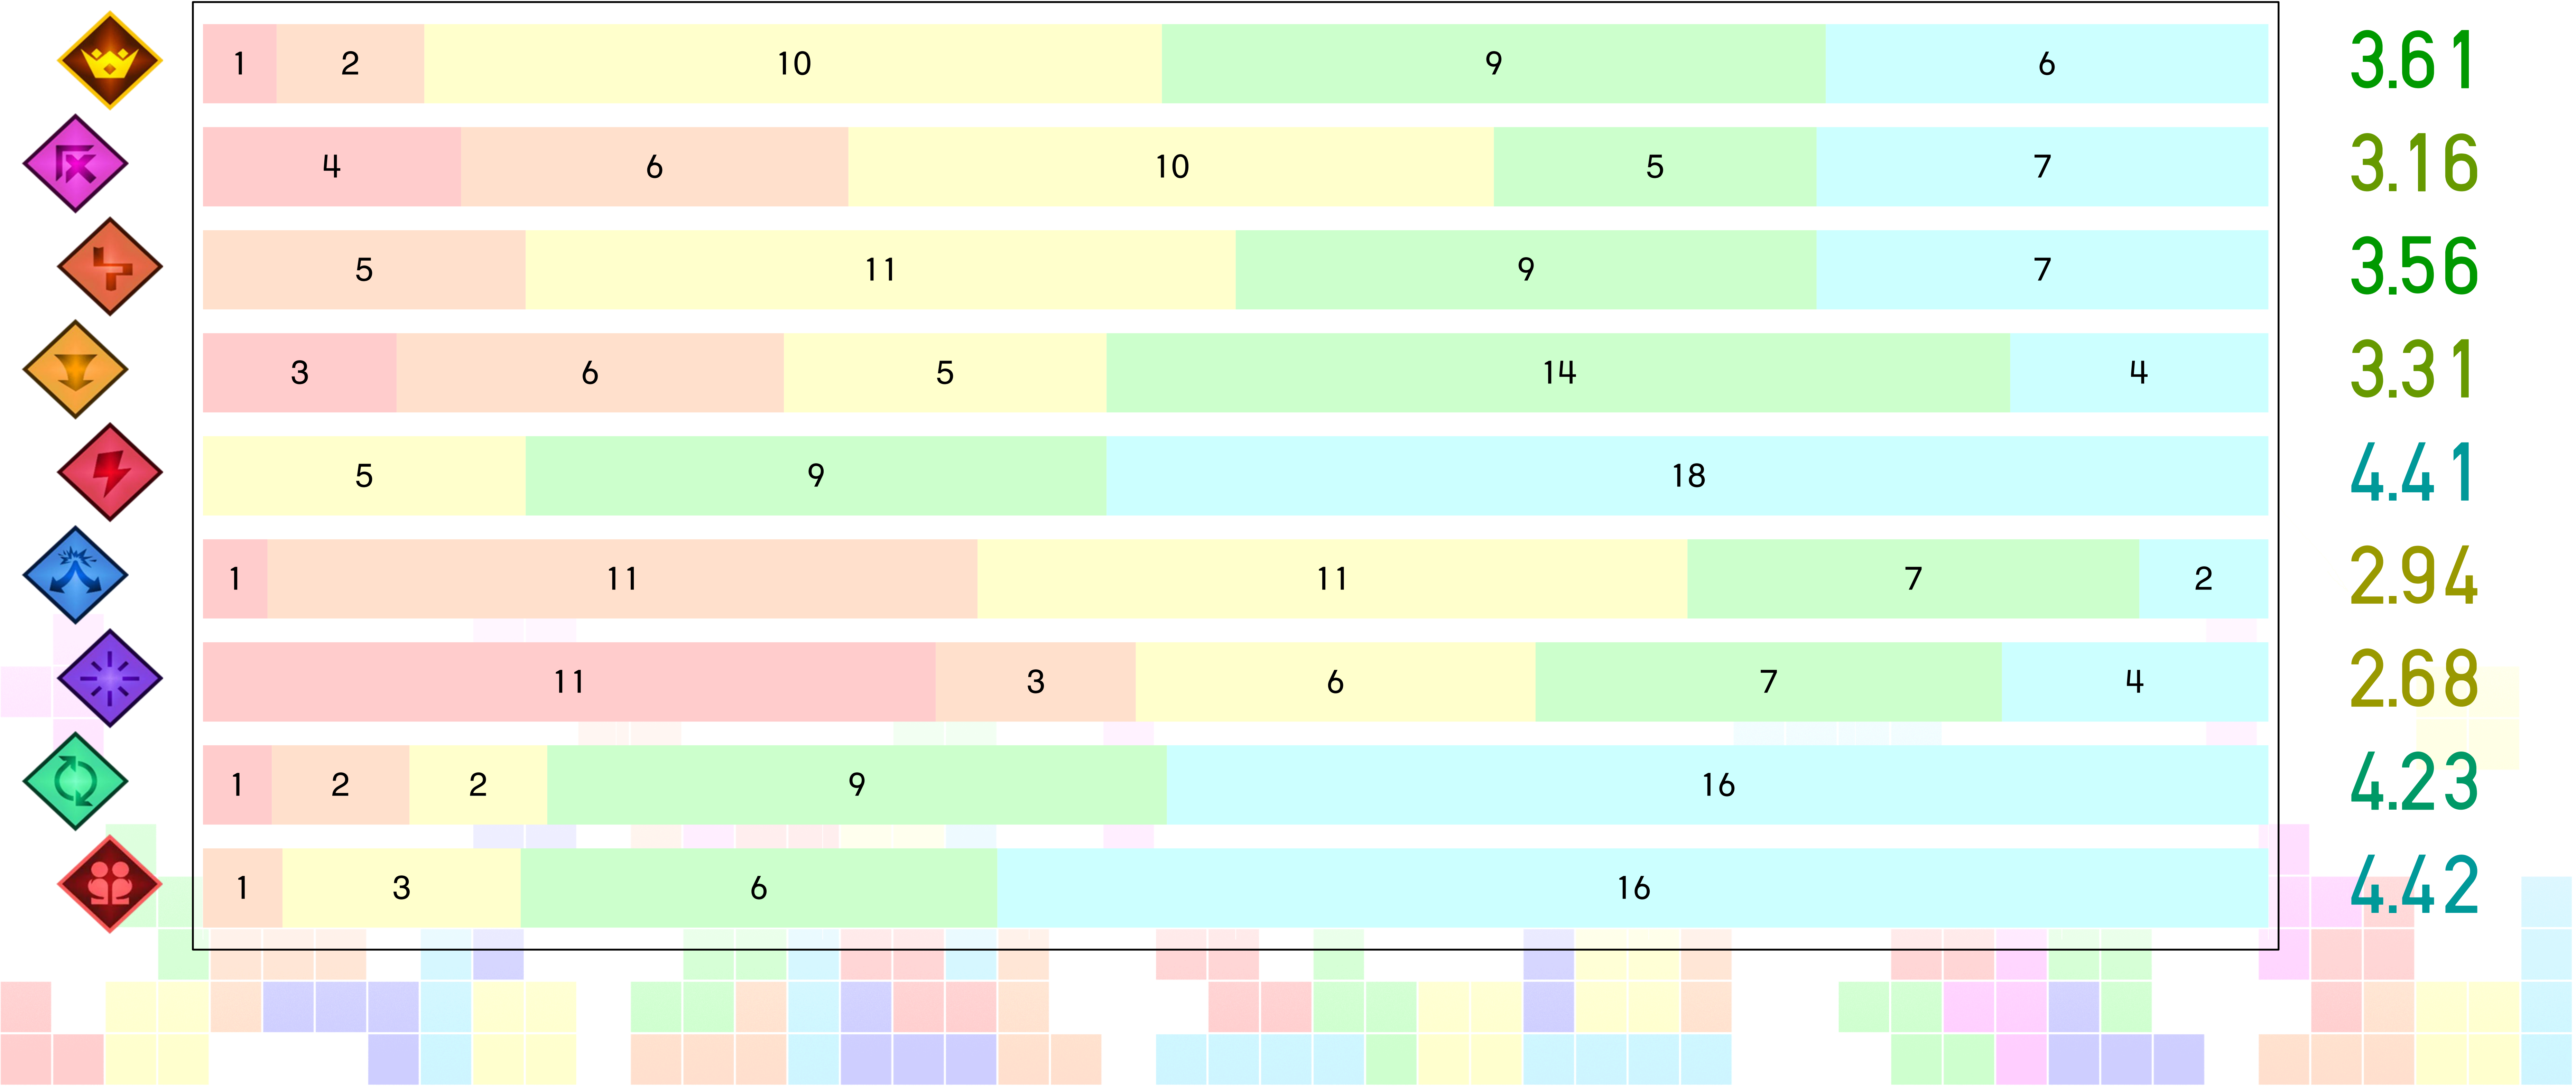

MOD RATINGS (BASED ON A 1-5 SCALE)

30 responses

Average Rating