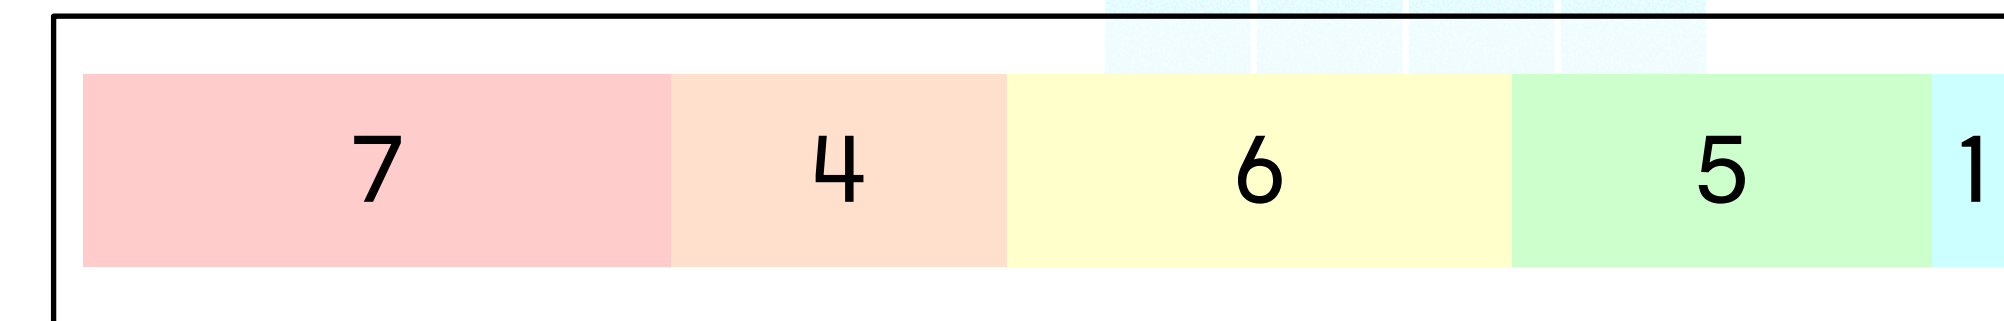

SWAMP WATER

Many players do not find "Swamp Water" enjoyable although they find the "Lite" variant more tolerable. For those that play "Swamp Water Lite", they usually remove either "No Hold", "Invisible", or "Expert"