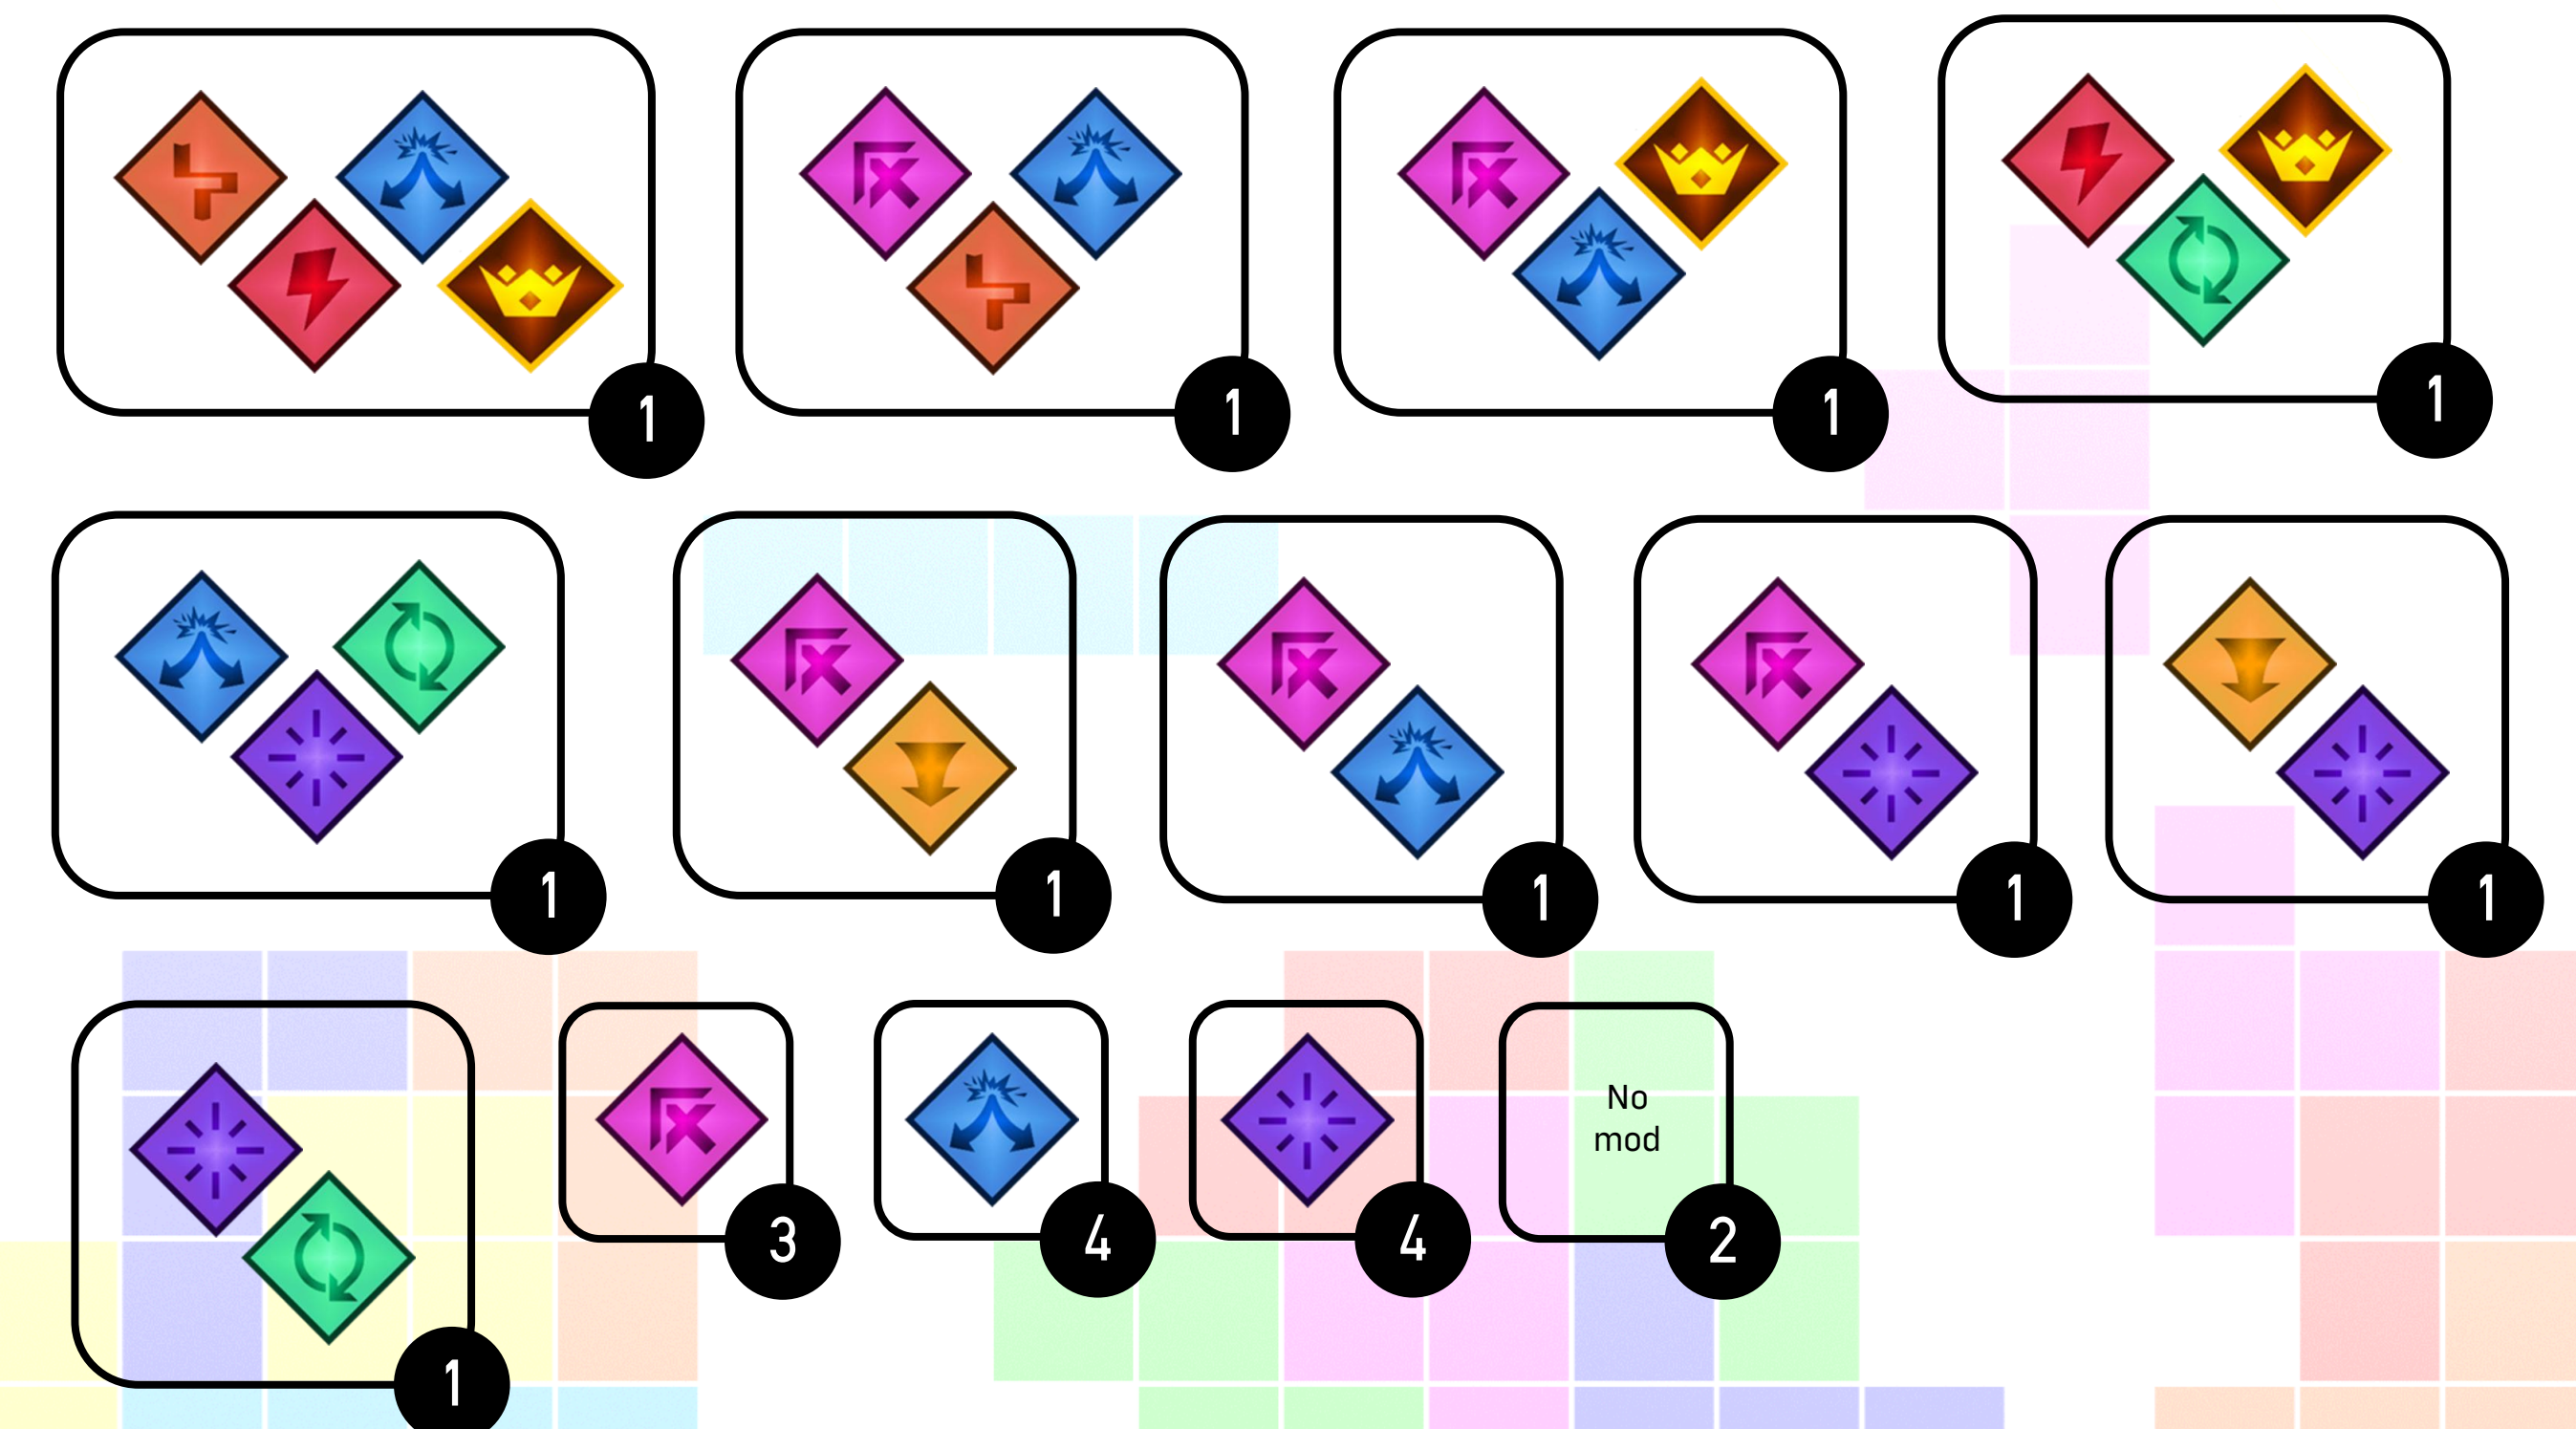

"Avoided" Mods (or Mod Combos)

Note: One player chose all the mods (including no mod) to be avoid, while another only prefers no mod gameplay. These two cases will not be listed here.