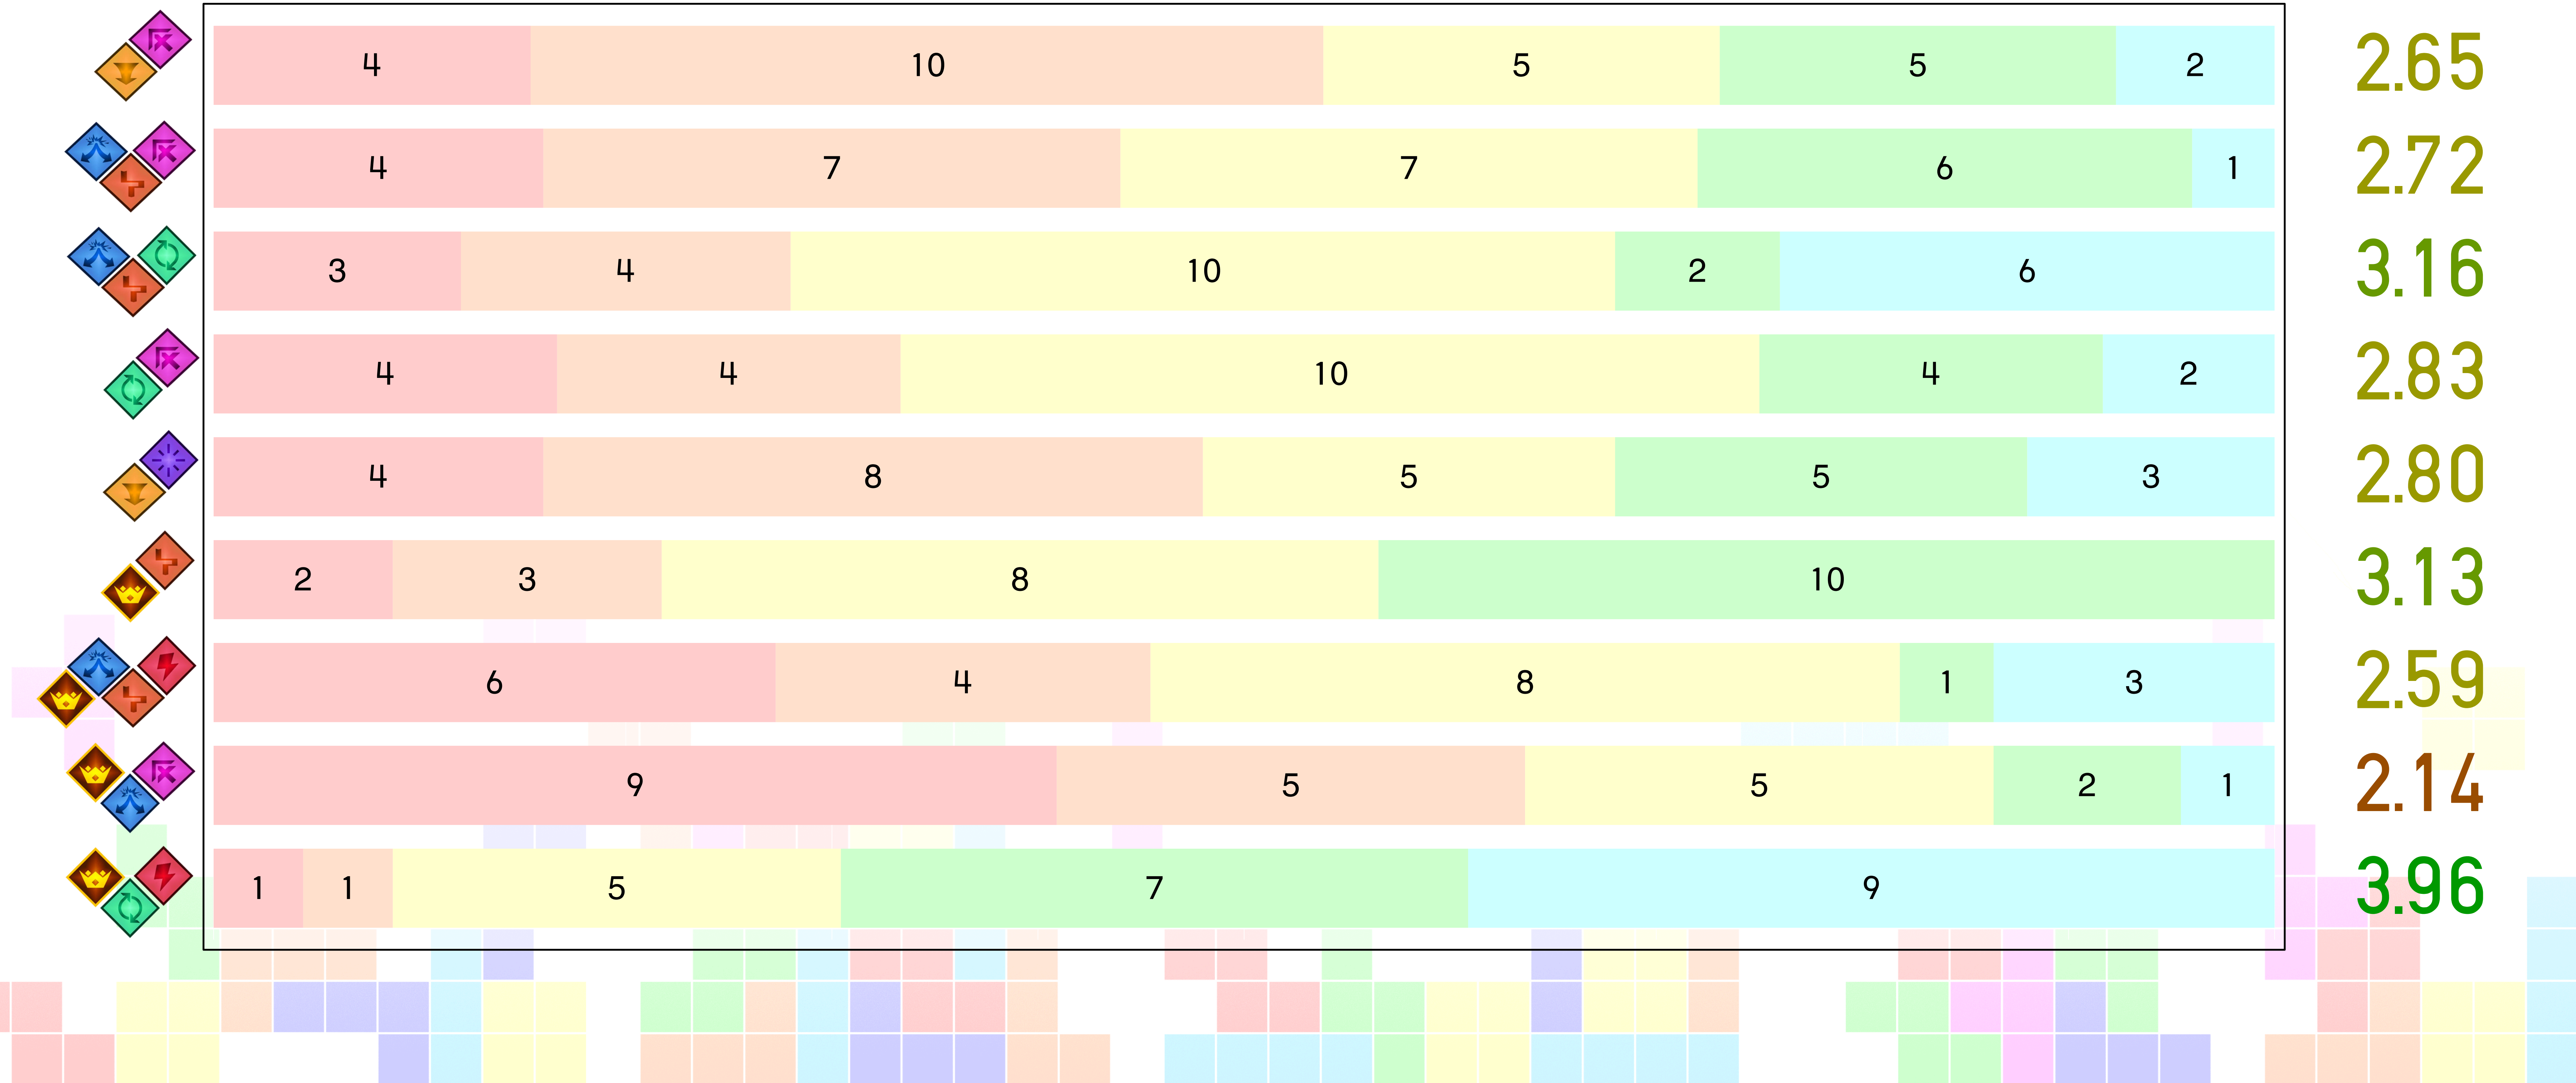

MOD COMBO RATINGS (BASED ON A 1-5 SCALE)

23-26 responses

Average Rating