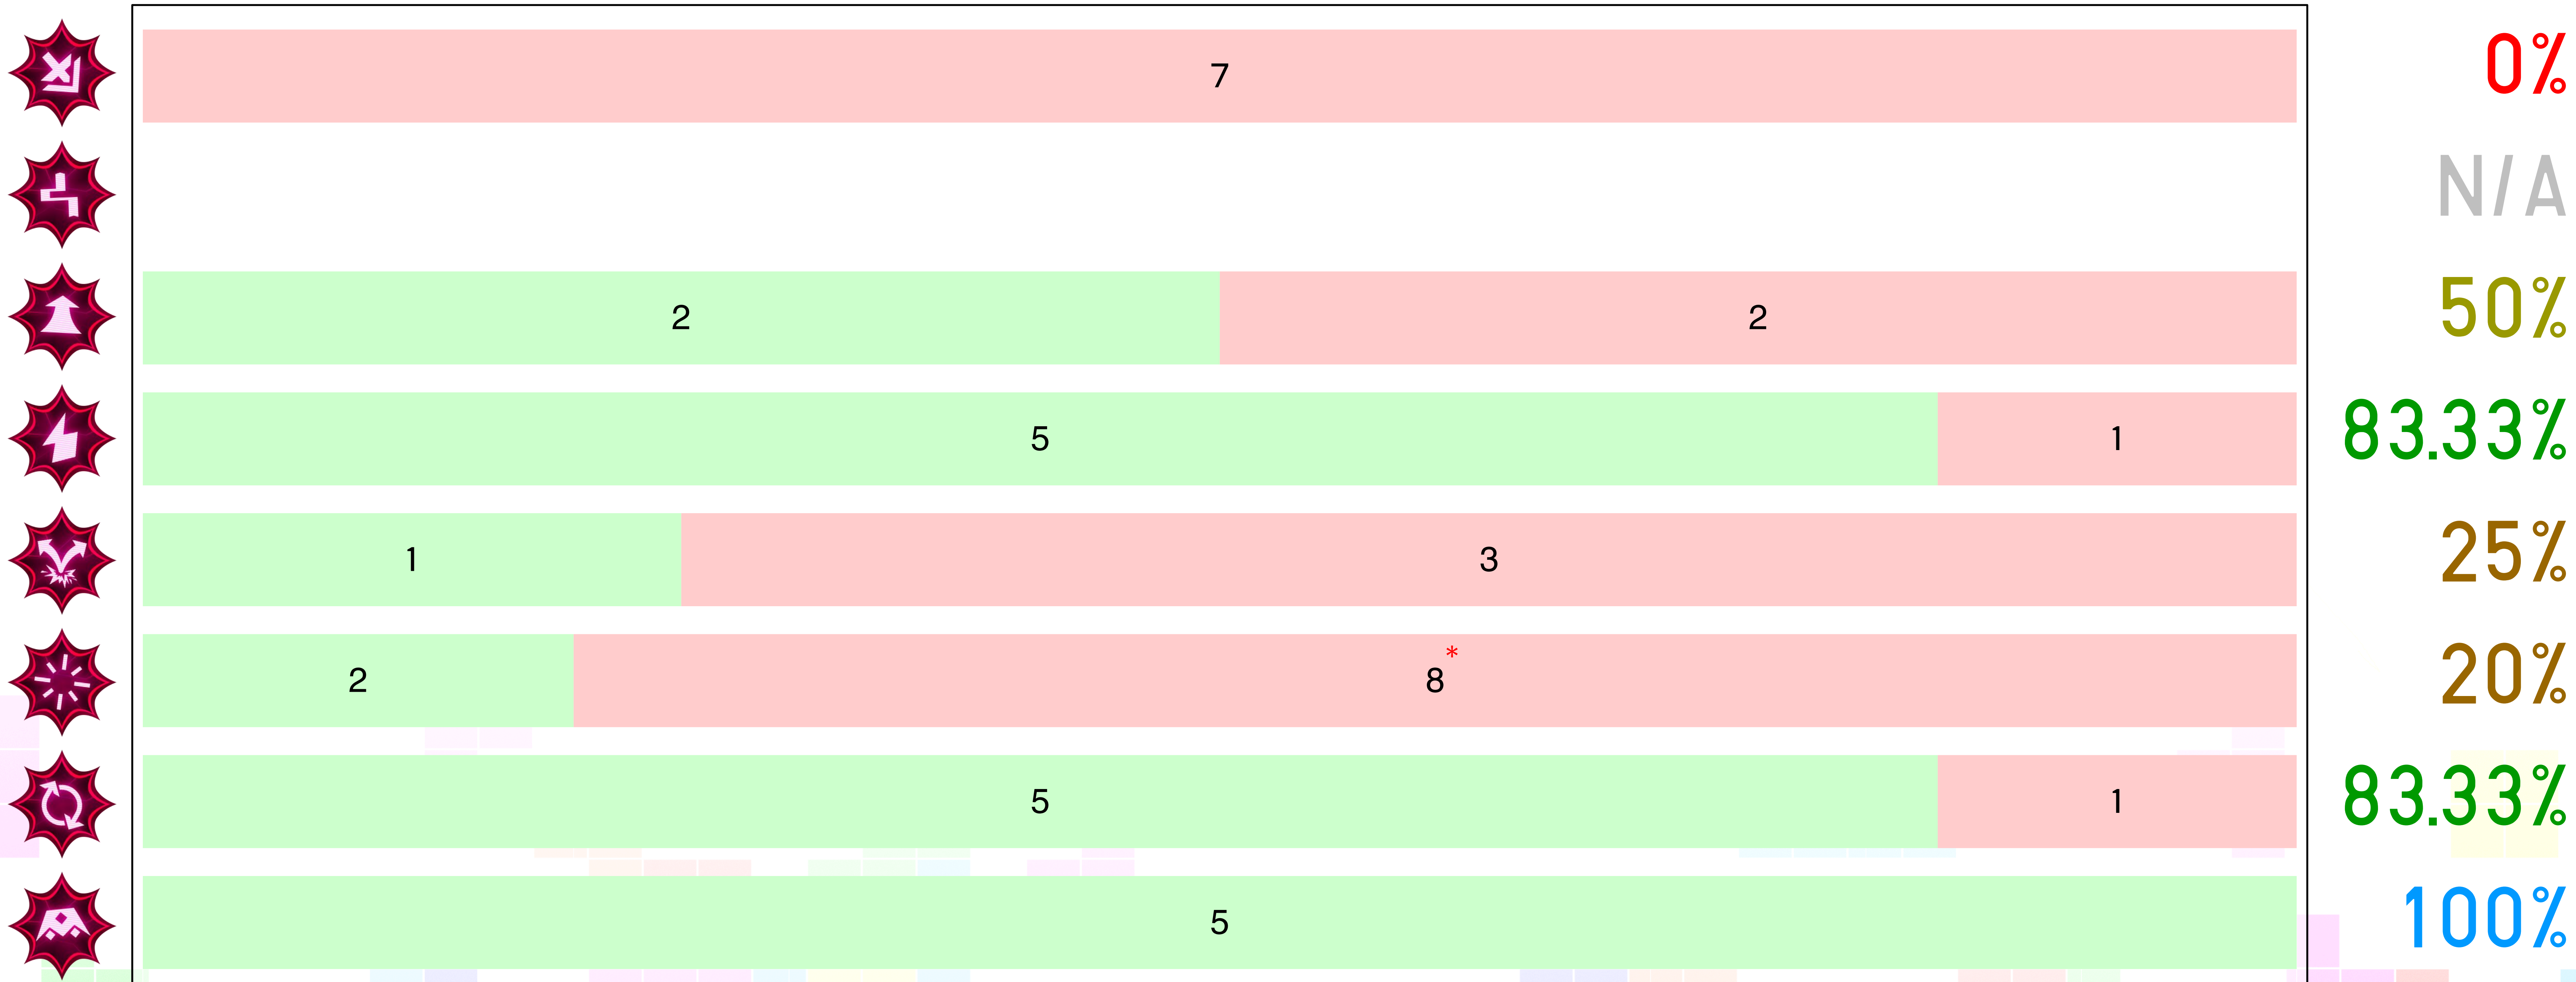

PREFERRED VS. AVOIDED REVERSE MODS

Average Rating

* Not a typo