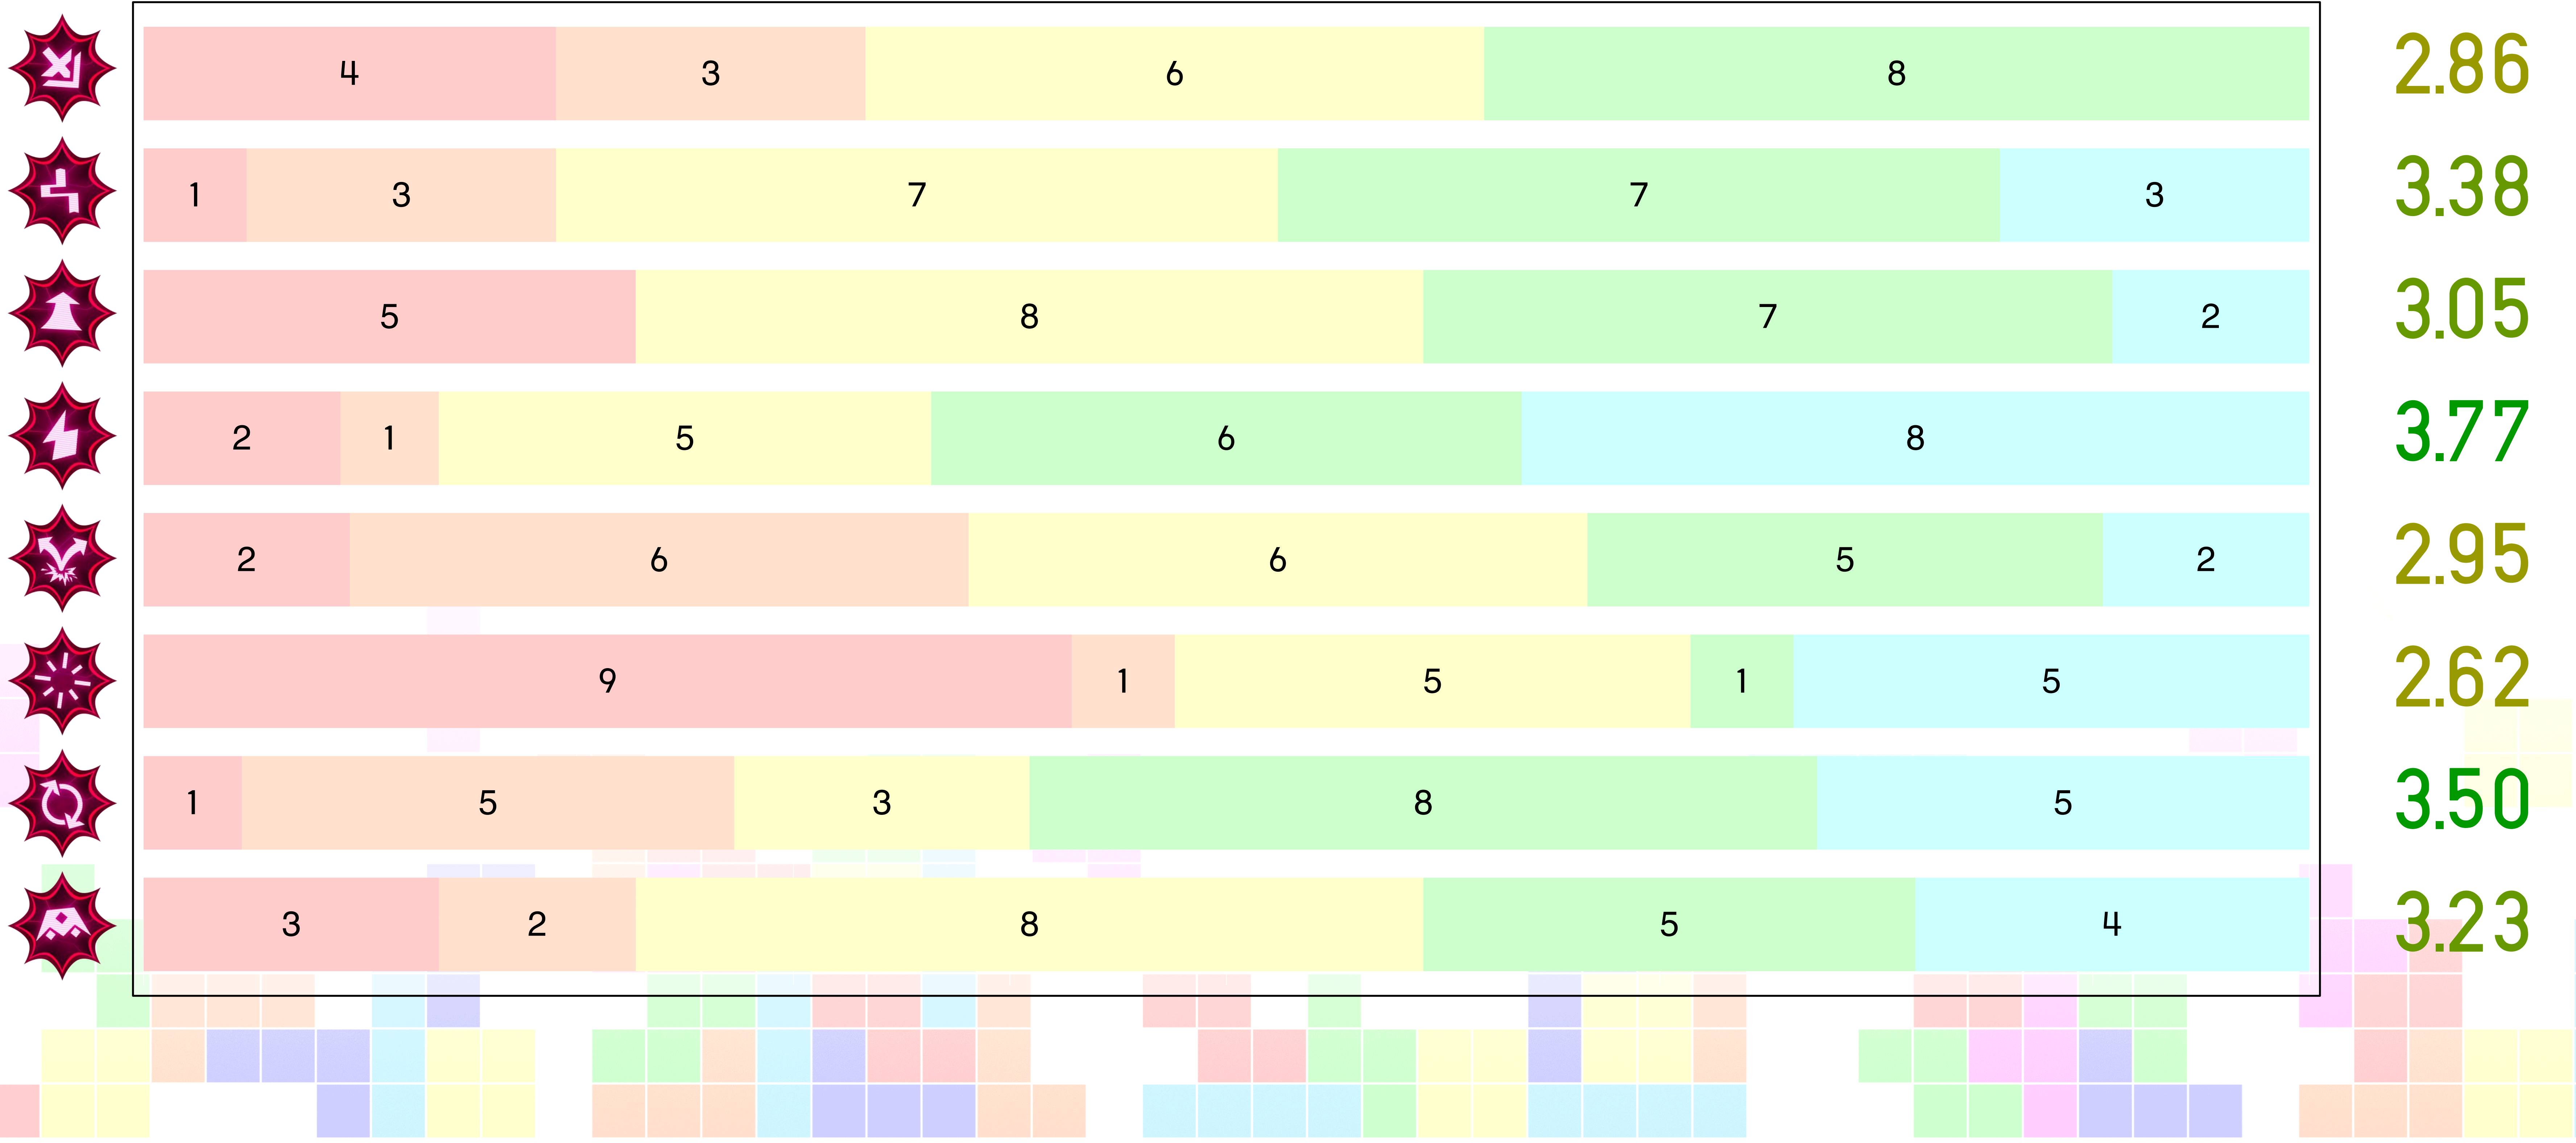

Average Rating

TWO MOD COMBOS

- About 30%-35% of the respondents play mod combos other than the named ones

- Most liked (unofficial) two-mod combos include:

- **Volatile All-Spin: 4.0**
- **Messy Volatile: 3.9**
- **Messy Gravity: 3.8**

Good to know:

Many players like to play mod combos with certain mods like **Volatile** and **All-Spin**.

- Most disliked (unofficial) two-mod combos include:

- **No Hold Invisible: 2.33**
- **No Hold Double Hole: 2.38**
- **Expert Double Hole: 2.42**
- **Invisible Double Hole: 2.5**