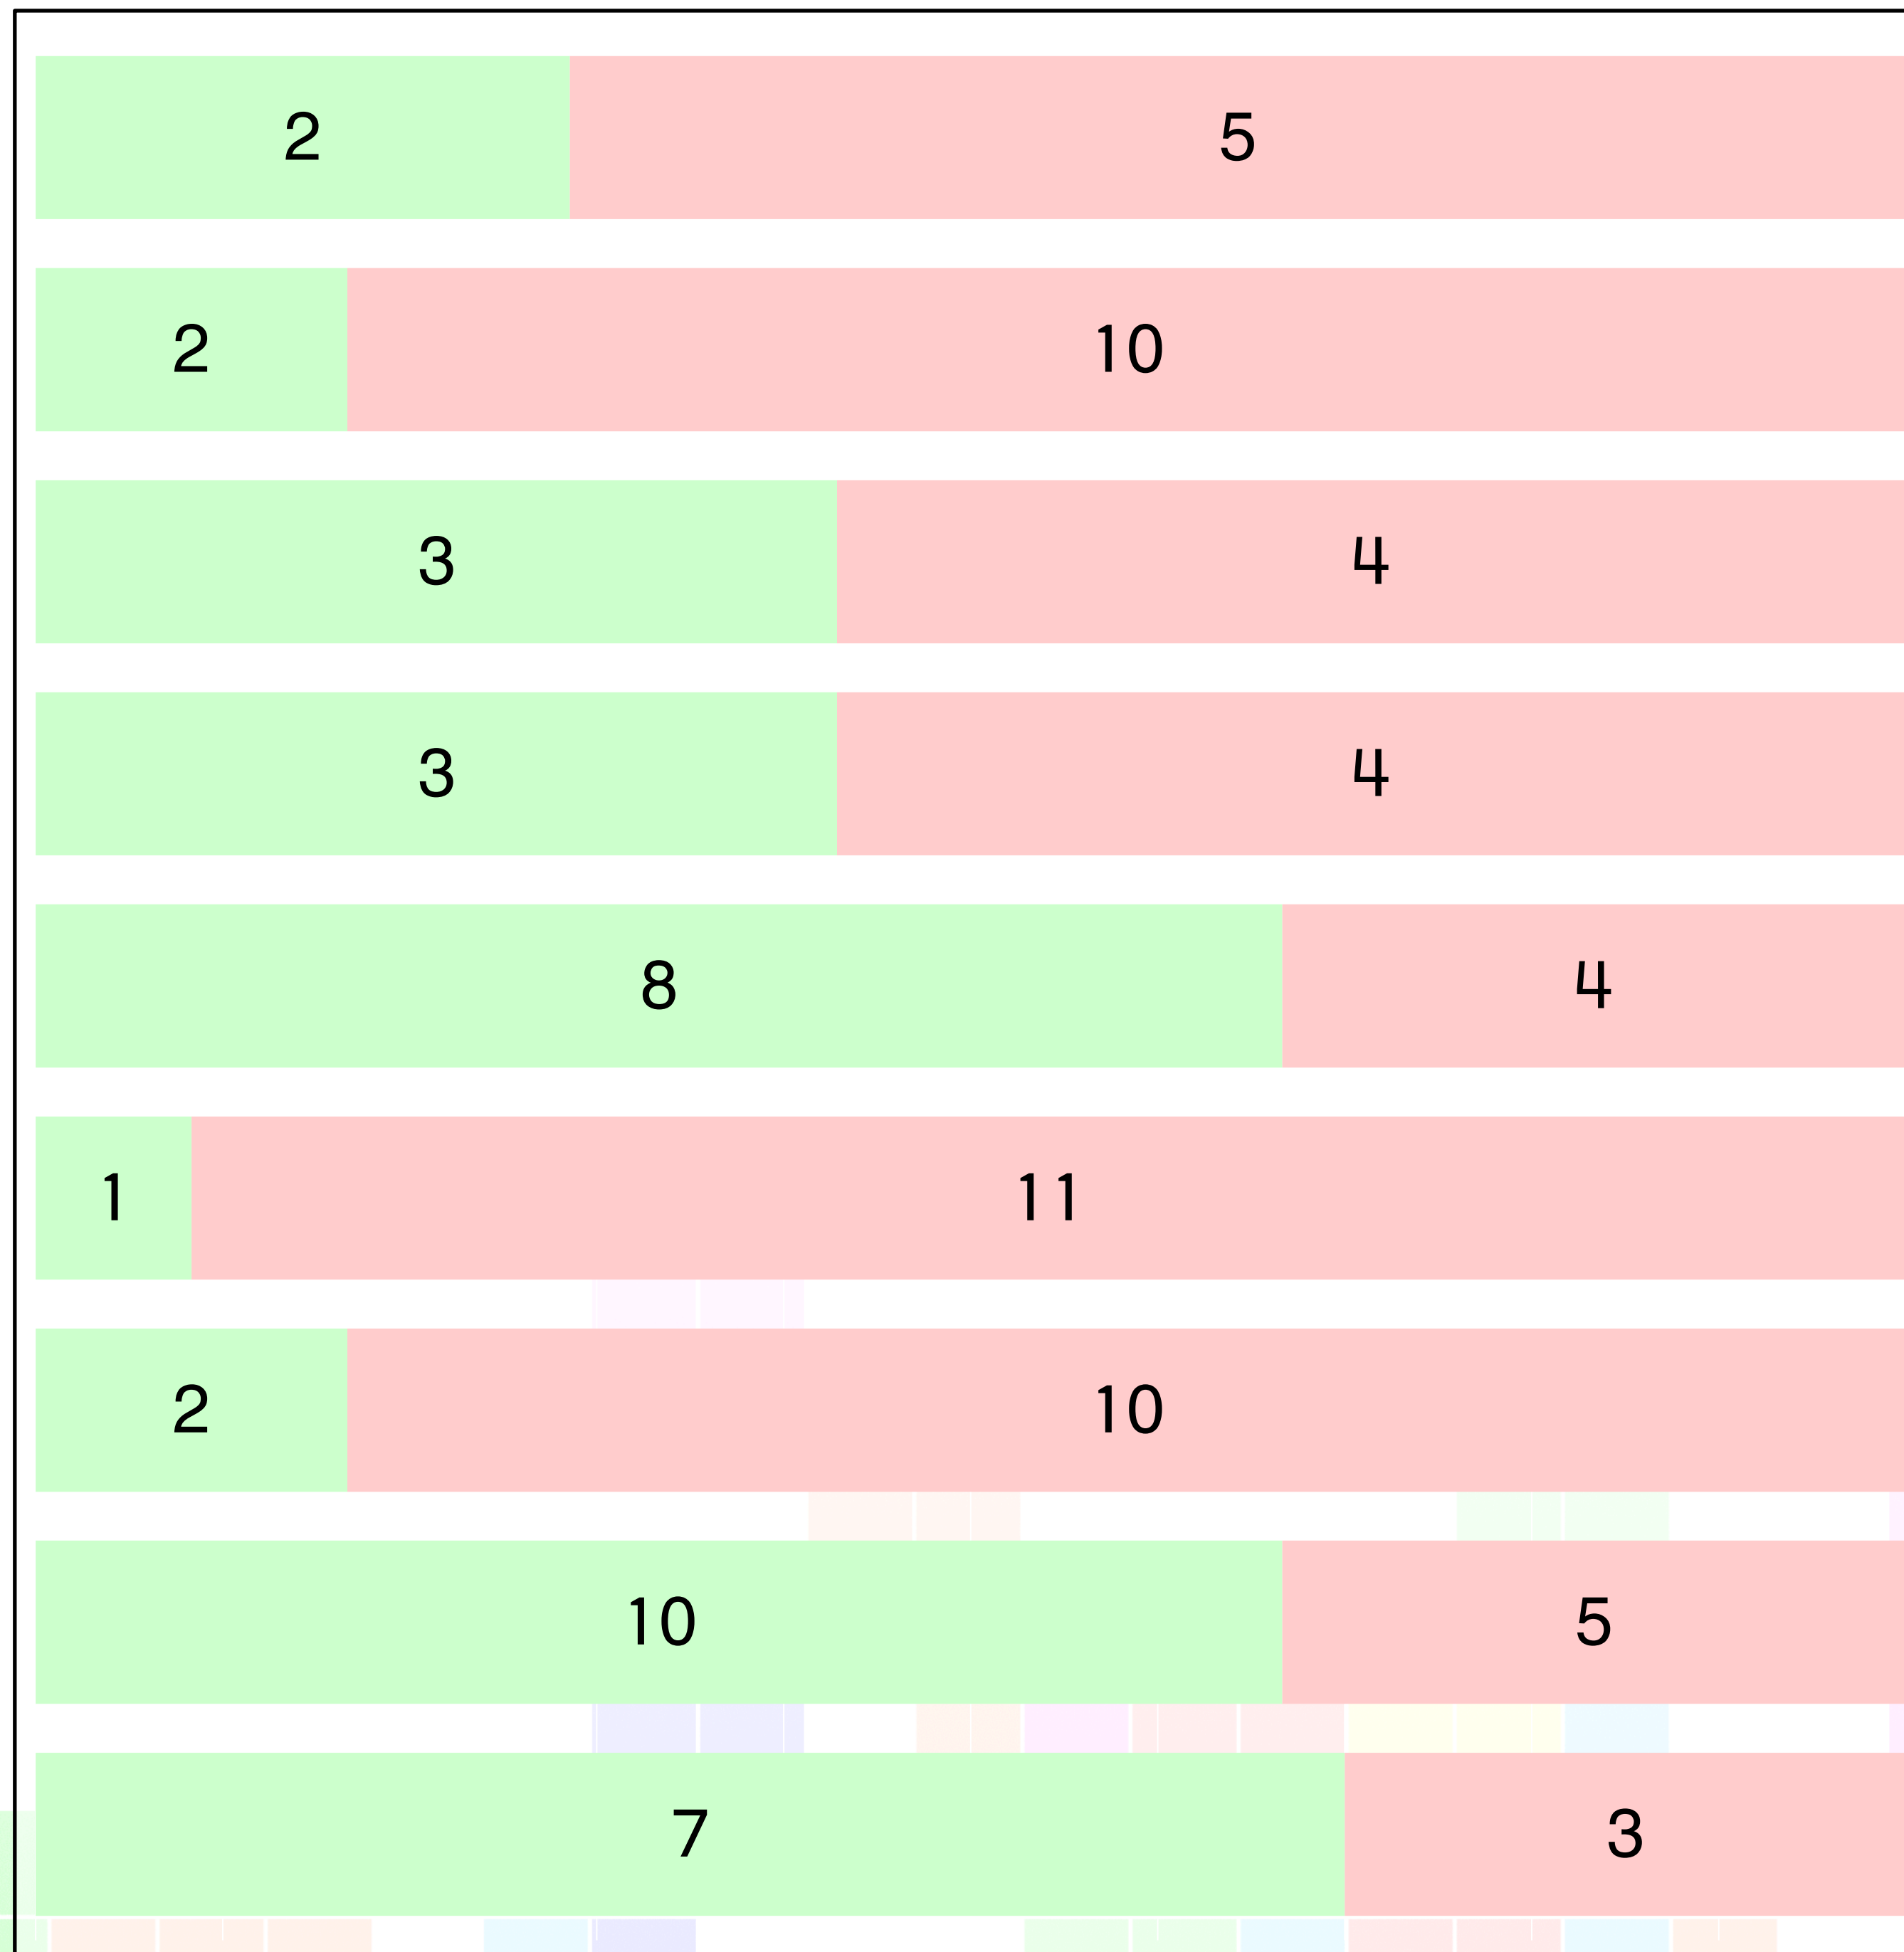

PREFERRED VS. AVOIDED MODS